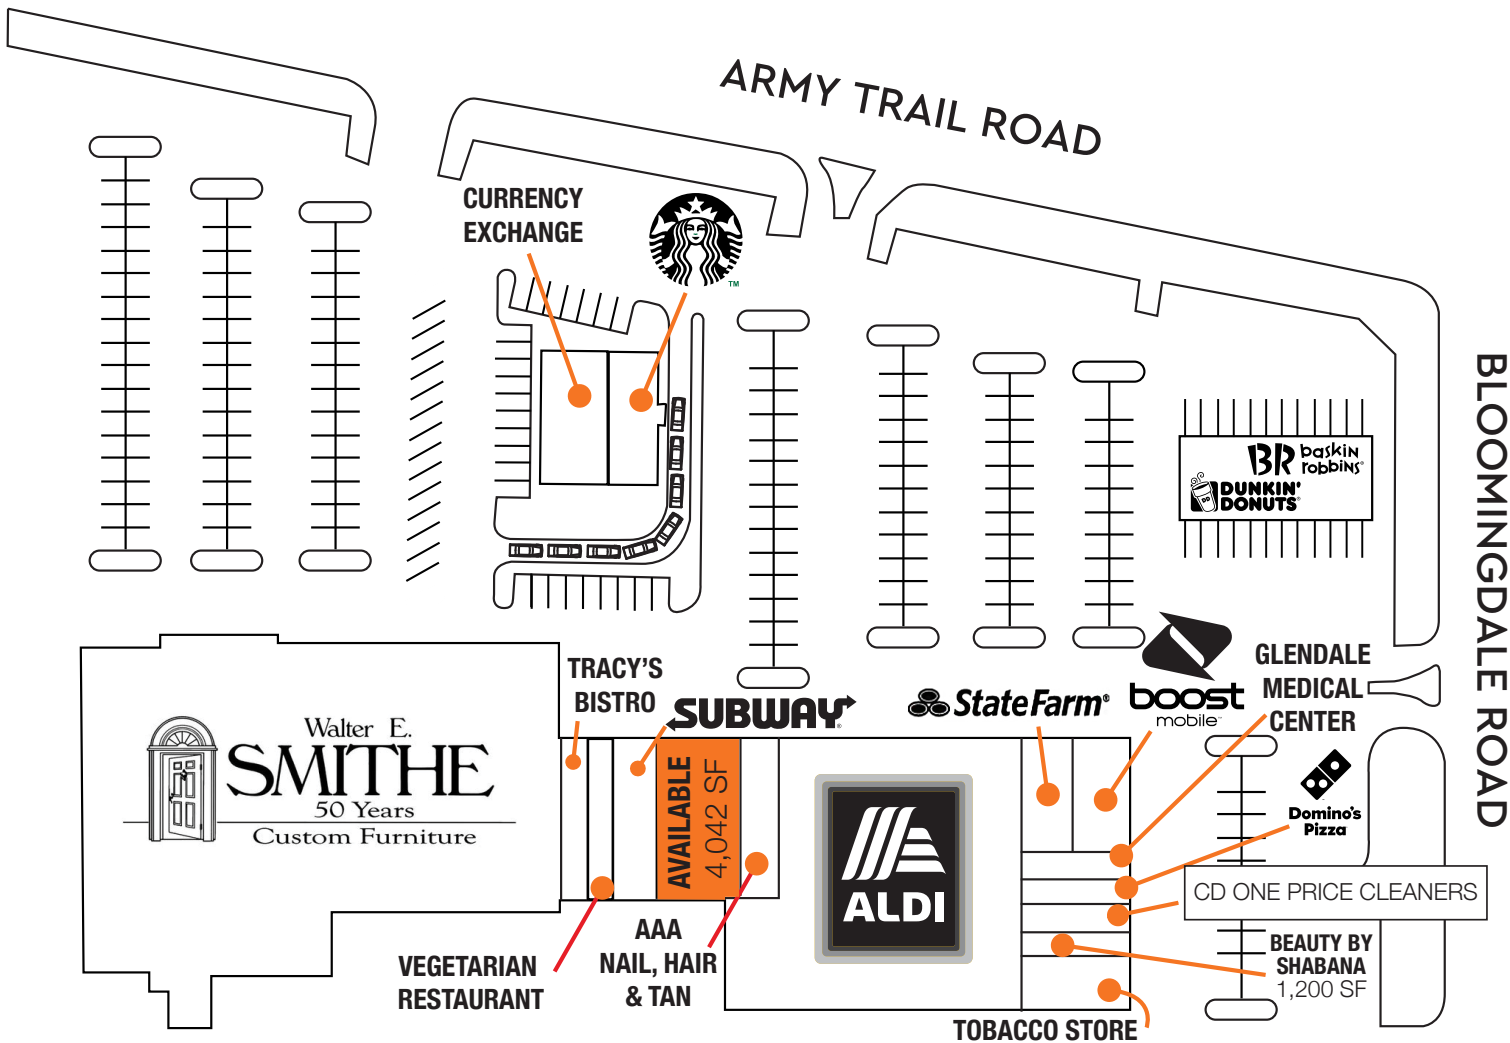

# PROPERTY OVERVIEW

Busy Army Trail & Bloomingdale Intersection

Join Starbucks, Jewel, Chase Bank, Home Depot, McDonald's, Autozone, O'Reillys, LA Fitness, Aldi, Walter E. Smithe & Jimmy Johns

Bloomingdale Road - 20,200 VPD

Army Trail Road - 41,000 VPD

## NEIGHBORING RETAILERS

GLADSTONE DR

Great Clips

BLOOMINGDALE RD

PLATO'S CLOSET

Jewel-Osco

O'Reilly AUTO PARTS  
PROFESSIONAL PARTS PEOPLE

CHASE

DUNKIN' DONUTS

BR baskin robbins

BLOOMINDALE PLAZA

ARMY TRAIL RD

Bank of America

Advance Auto Parts

LA|FITNESS

SMOOTHIE KING