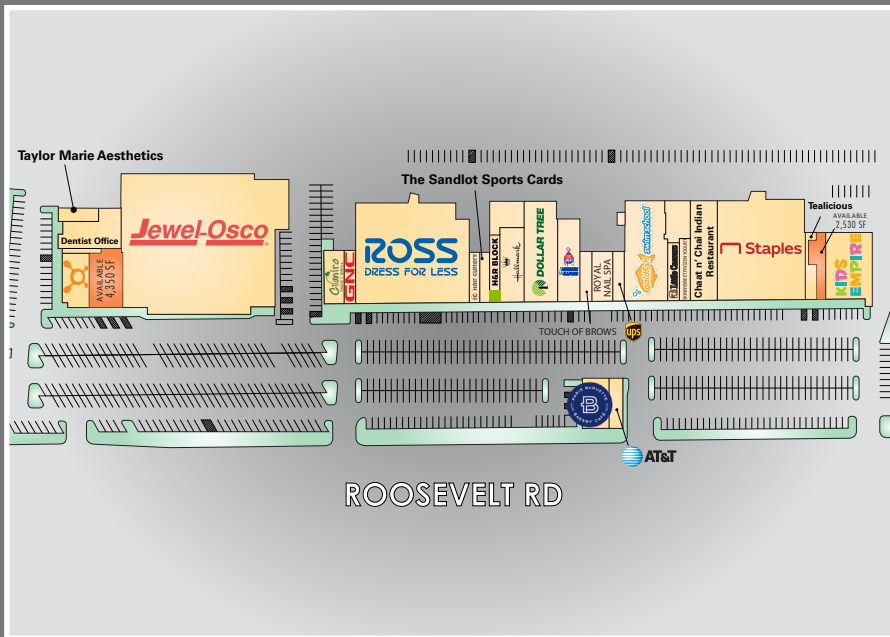

MARKET PLAZA

525-613 Roosevelt Road, Glen Ellyn, IL

NORTH AMERICAN REAL ESTATE
27 N. Green Street
Chicago, IL 60661

Space Available
2,530 - 4,350 SF

PROPERTY HIGHLIGHTS

- Jewel-Osco anchored shopping center
- Located on heavily trafficked Roosevelt Road in Glen Ellyn

TRAFFIC COUNT

Roosevelt Rd - 44,930 VPD

DEMOGRAPHICS

1 MILE RADIUS

Population 12,400
Average Income \$151,029

3 MILE RADIUS

Population 106,010
Average Income \$131,004

5 MILE RADIUS

NORTH AMERICAN REAL ESTATE
27 N. Green Street
Chicago, IL 60661

Tenants	Space
A100 Taylor Marie Aesthetics	1,200 SF
A110-120 Dentist Office	4,345 SF
A140 Orange Theory	3,320 SF
A160 Available	4,350 SF
MAJA Jewel-Osco	46,230 SF
B100 Cilantro Taco Bar	2,400 SF
B110 GNC	1,401 SF
MAJC Ross Dress For Less	24,875 SF
B150 Hair Cuttery	1,138 SF
B160 The Sandlot Sports Cards	1,200 SF
B170 H&R Block	1,500 SF
B180 Hallmark	4,080 SF
B190 Dollar Tree	8,162 SF

Tenants	Space
B200 Sherwin-Williams	4,375 SF
B210 Touch of Brows	1,204 SF
B220 Royal Nail Spa	2,400 SF
B230 The UPS Store	1,296 SF
B240 Goldfish Swim School	9,672 SF
B270 Little Caesars	1,440 SF
B280 SkinnySweet Frozen Yogurt	1,564 SF
B290 Chaat n' Chai Indian Restaurant	6,071 SF
B330 Tealicious	1,187 SF
B340 Available	2,530 SF
B350 Kids Empire	6,283 SF
MAJB Staples	19,849 SF
C100 Paris Baguette	3,000 SF
C110 AT&T	1,500 SF