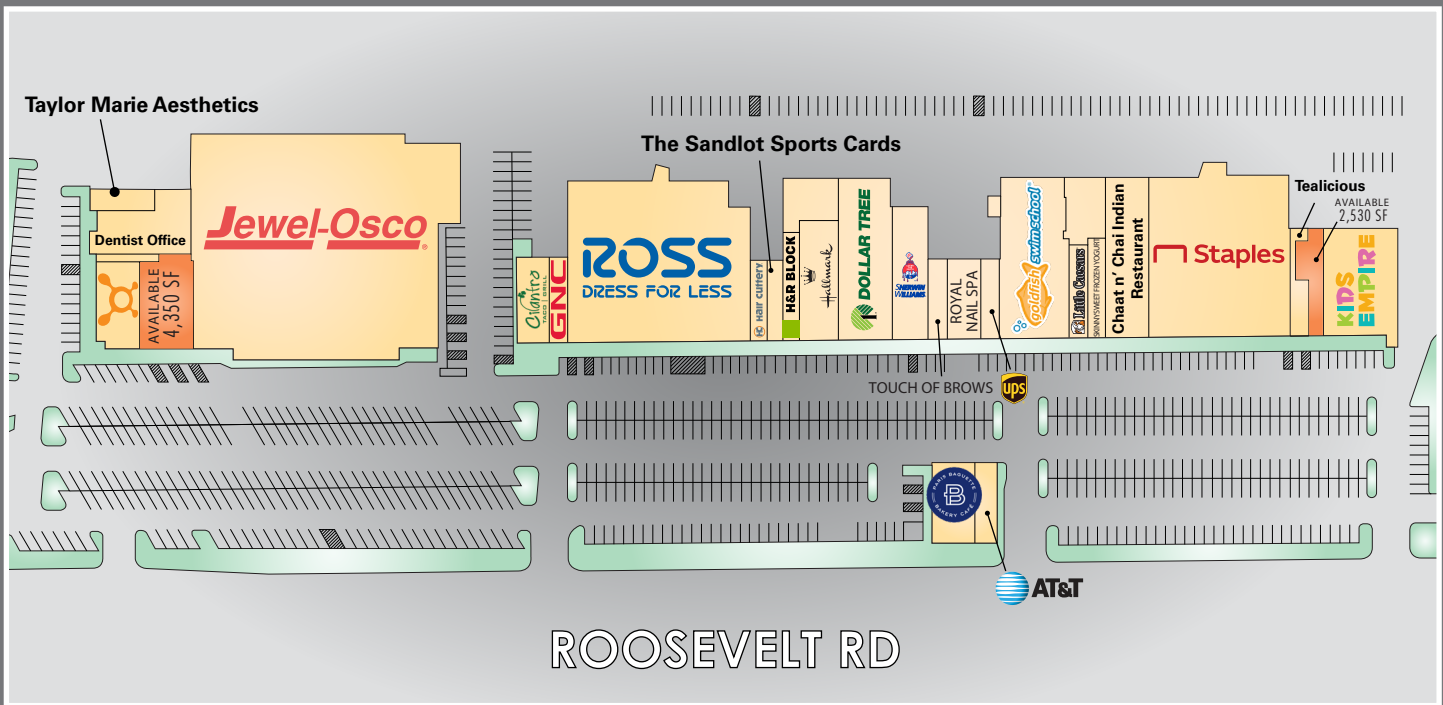

MARKET PLAZA

525-613 Roosevelt Road, Glen Ellyn, IL

NORTH AMERICAN REAL ESTATE
27 N. Green Street
Chicago, IL 60661

Space Available
2,530 - 4,350 SF

PROPERTY HIGHLIGHTS

- Jewel-Osco anchored shopping center
- Located on heavily trafficked Roosevelt Road in Glen Ellyn

NORTH AMERICAN REAL ESTATE
27 N. Green Street
Chicago, IL 60661

Tenants	Space
A100 Taylor Marie Aesthetics	1,200 SF
A110-120 Dentist Office	4,345 SF
A140 Orange Theory	3,320 SF
A160 Available	4,350 SF
MAJA Jewel-Osco	46,230 SF
B100 Cilantro Taco Bar	2,400 SF
B110 GNC	1,401 SF
MAJC Ross Dress For Less	24,875 SF
B150 Hair Cuttery	1,138 SF
B160 The Sandlot Sports Cards	1,200 SF
B170 H&R Block	1,500 SF
B180 Hallmark	4,080 SF
B190 Dollar Tree	8,162 SF

Tenants	Space
B200 Sherwin-Williams	4,375 SF
B210 Touch of Brows	1,204 SF
B220 Royal Nail Spa	2,400 SF
B230 The UPS Store	1,296 SF
B240 Goldfish Swim School	9,672 SF
B270 Little Caesars	1,440 SF
B280 SkinnySweet Frozen Yogurt	1,564 SF
B290 Chaat n' Chai Indian Restaurant	6,071 SF
B330 Tealicious	1,187 SF
B340 Available	2,530 SF
B350 Kids Empire	6,283 SF
MAJB Staples	19,849 SF
C100 Paris Baguette	3,000 SF
C110 AT&T	1,500 SF